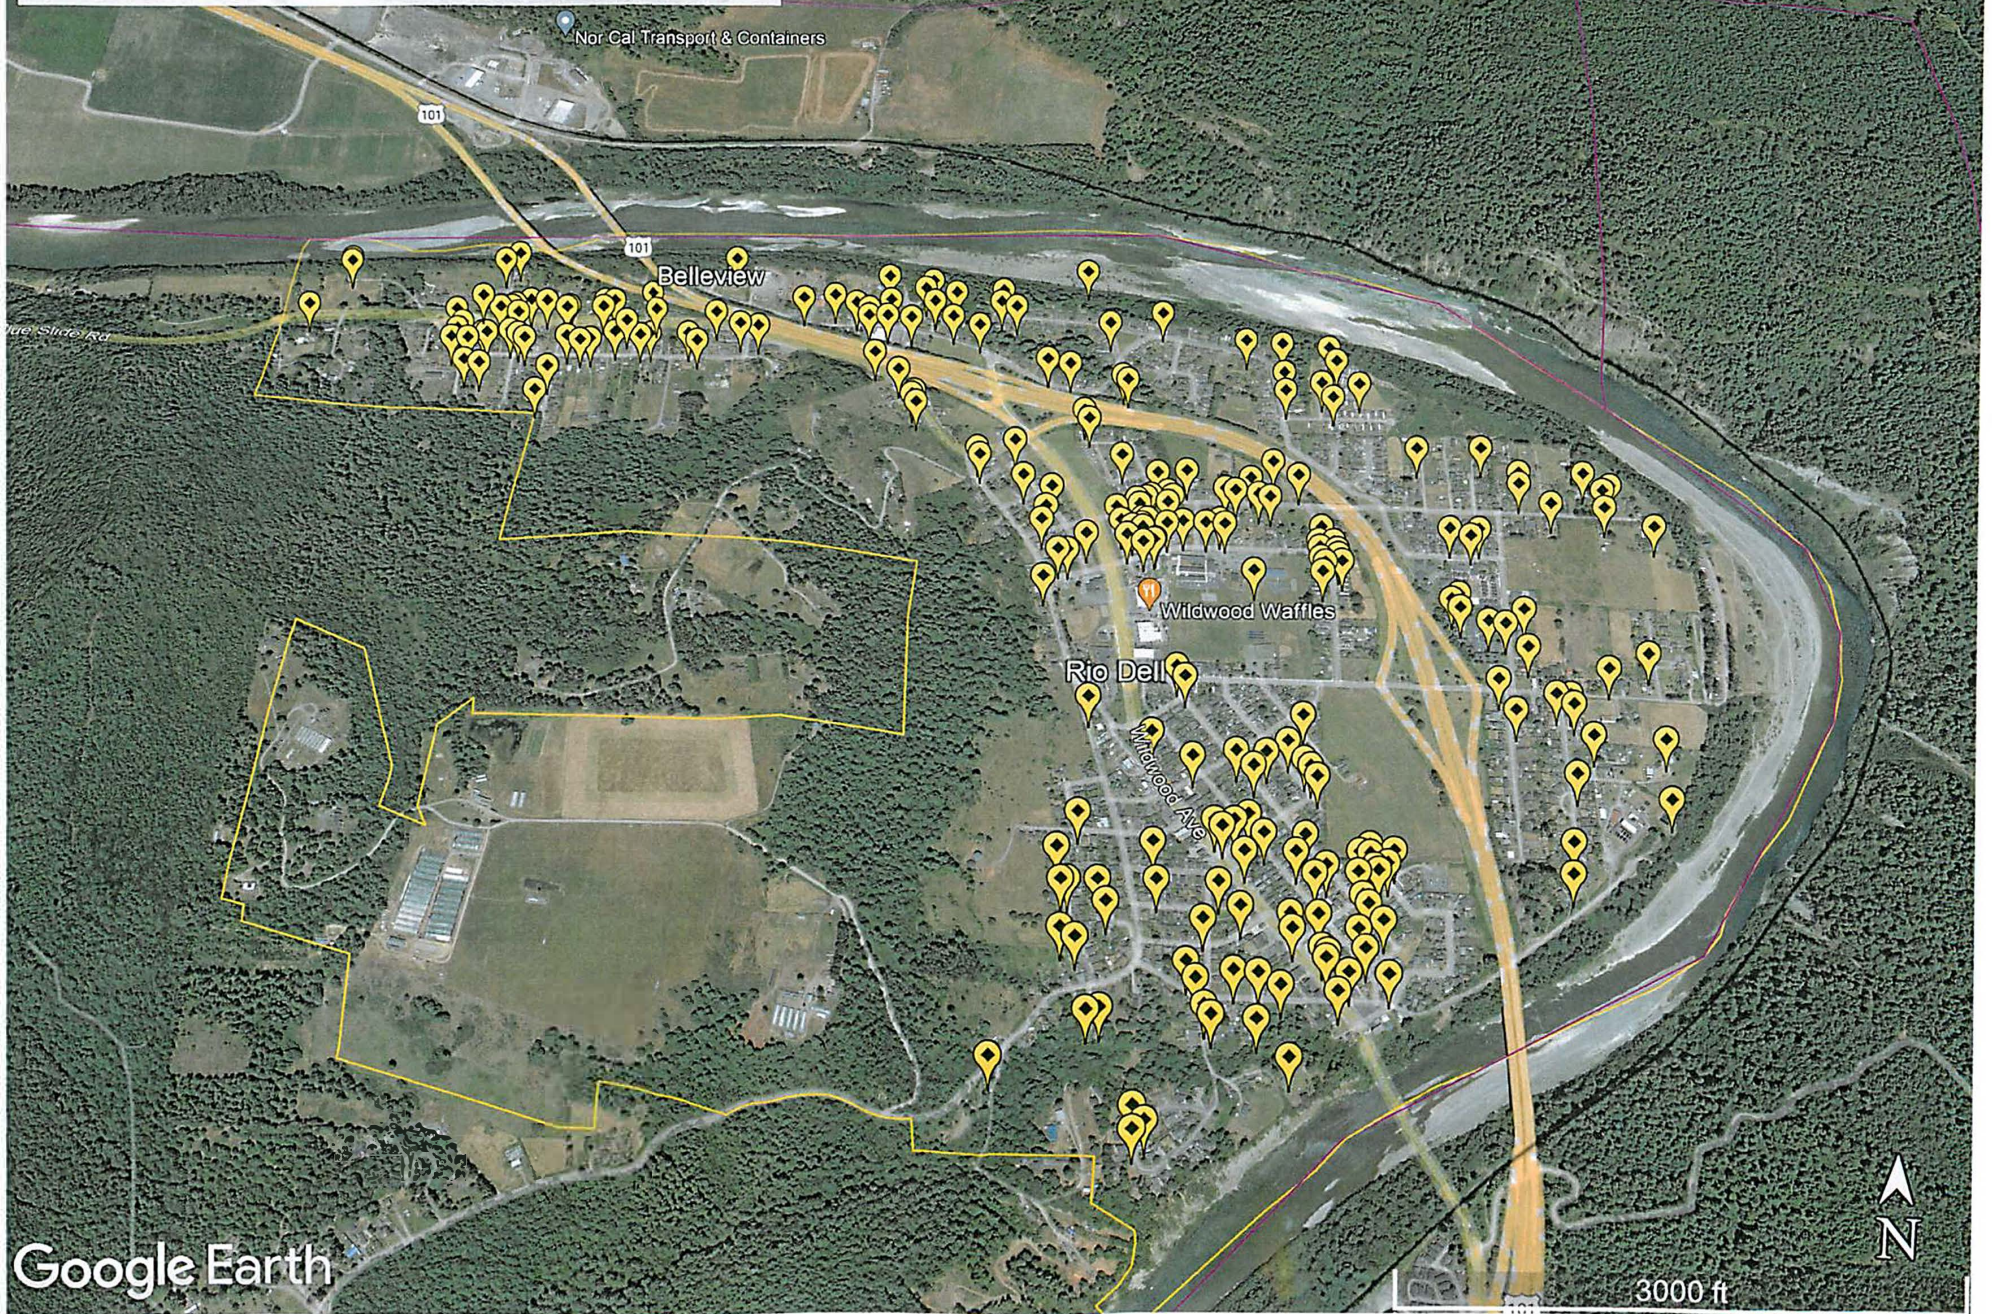

Yellow Tag Site(s) Map

Some sites may contain multiple Yellow Tags (apartments)
257 Yellow Tags

Legend

Red Tag Site(s) Map

Some sites may contain multiple Red Tags (apartments)
91 Structures, 125 Dwelling Units

Legend